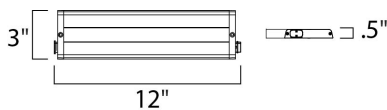

PRODUCT DESCRIPTION

The CounterMax MX-L-LPC series, a state-of-the-art low profile LED under cabinet light, installs easily under the cabinet and emits a crisp white light which illuminates without shadows. Dimmable using a standard wall dimmer and cabinets stay cool and safe with LED light output. CounterMax MX-L-LPC series is connectable with or without cords using MXInterLink5 technology, making this series convenient as well as beautiful.

MEASUREMENTS

DIMENSION : 12" L x 3" W x 0.55" H
HANGING WEIGHT : 1.1 lb

LAMPING

INPUT VOLTAGE : 120V
LUMENS : 461 Rated
BULB : 4 x 2.47W LED LED , 10W Total
BULB INCLUDED : (Integrated)
DIMMABLE : Triac CL
CRI : 85 CRI
COLOR_TEMP : 3000K