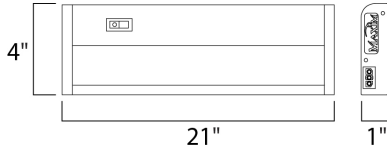

PRODUCT DESCRIPTION

The MX-L120-DL features the same low profile frame of the MX-L120DC and also full dimmability but with an increased lumen output. Featuring the new LG 5630 LED with closer spacing for better light distribution and lower operating temperatures for longer life. The hinged top gives access for easy installation with captured mounting screws and quick wire connectors.

MEASUREMENTS

DIMENSION : 21" L x 4" W x 1" H
 HANGING WEIGHT : 2.42 lb

LAMPING

INPUT VOLTAGE : 120V
 LUMENS : 587 Rated
 BULB : 10W LED PCB Integrated , 10W Total
 BULB INCLUDED : (Integrated)
 DIMMABLE : Triac CL
 CRI : 80+ CRI
 COLOR_TEMP : 2700K