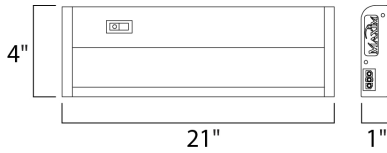

PRODUCT DESCRIPTION

The MX-L120-DL features the same low profile frame of the MX-L120DC and also full dimmability but with an increased lumen output. Featuring the new LG 5630 LED with closer spacing for better light distribution and lower operating temperatures for longer life. The hinged top gives access for easy installation with captured mounting screws and quick wire connectors.

MEASUREMENTS

DIMENSION : 21" L x 4" W x 1" H
 HANGING WEIGHT : 2.42 lb

LAMPING

INPUT VOLTAGE : 120V
 LUMENS : 587 Rated (440 Del.)
 BULB : 10W LED PCB Integrated , 10W Total
 BULB INCLUDED : (Integrated)
 DIMMABLE : Triac CL
 CRI : 80+ CRI
 COLOR_TEMP : 2700K