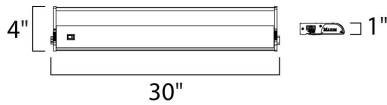

PRODUCT DESCRIPTION

With a sleek profile and direct wiring, this fully dimmable state-of-the-art CounterMax MX-L120DC under cabinet light, powered by choice of 3000K LED manufactured by CREE® or 2700K LED manufactured by Philips® Luxeon®, easily installs under the cabinet with its built-in knock outs and emits a crisp white light which illuminates without shadows. The hinged top gives easy access for installation and wiring. Cabinets stay cool and safe with LED light output. CounterMax MX-L120DC is linkable without or with cords using MXInterLink4 accessories.

MEASUREMENTS

DIMENSION : 30" L x 4" W x 1" H
 HANGING WEIGHT : 4.4 lb

LAMPING

INPUT VOLTAGE : 120V
 LUMENS : 568 Rated
 BULB : 8 x 2.29W LED LED , 18W Total
 BULB INCLUDED : (Integrated)
 DIMMABLE : Triac CL
 CRI : 85 CRI
 COLOR_TEMP : 2700K