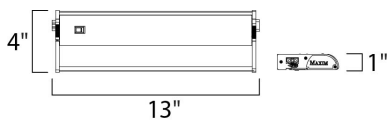

PRODUCT DESCRIPTION

With a sleek profile and direct wiring, this fully dimmable state-of-the-art CounterMax MX-L120DC under cabinet light, powered by choice of 3000K LED manufactured by CREE® or 2700K LED manufactured by Philips® Luxeon®, easily installs under the cabinet with its built-in knock outs and emits a crisp white light which illuminates without shadows. The hinged top gives easy access for installation and wiring. Cabinets stay cool and safe with LED light output. CounterMax MX-L120DC is linkable without or with cords using MXInterLink4 accessories.

MEASUREMENTS

DIMENSION : 13" L x 4" W x 1" H
 HANGING WEIGHT : 2.31 lb

LAMPING

INPUT VOLTAGE : 120V
 LUMENS : 284 Rated
 BULB : 4 x 2.32W LED LED , 9W Total
 BULB INCLUDED : (Integrated)
 DIMMABLE : Triac CL
 CRI : 85 CRI
 COLOR_TEMP : 2700K