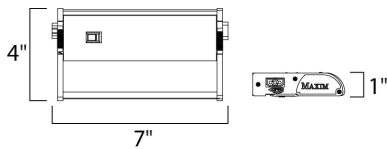

LAMPING

INPUT VOLTAGE : 120V

LUMENS : 142 Rated

BULB : 2 x 2.25W LED LED , 4W Total

BULB INCLUDED : (Integrated)

DIMMABLE : Triac CL

CRI : 85 CRI

COLOR_TEMP : 2700K