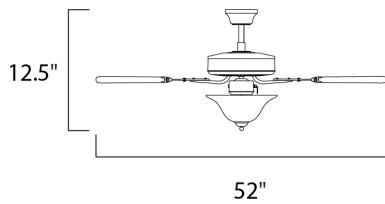

PRODUCT DESCRIPTION

The Basic-Max ceiling fan features the ability to be installed three different ways: close mount, standard stem, and optional stems up to 72" long.

MEASUREMENTS

DIMENSION : 52" W x 12.4" H
 HANGING WEIGHT : 15 lb