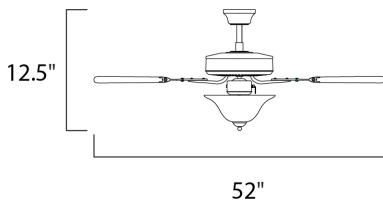

PRODUCT DESCRIPTION

The Basic-Max ceiling fan features the ability to be installed three different ways: close mount, standard stem, and optional stems up to 72" long.

MEASUREMENTS

DIMENSION : 52" W x 12.4" H
 HANGING WEIGHT : 15 lb