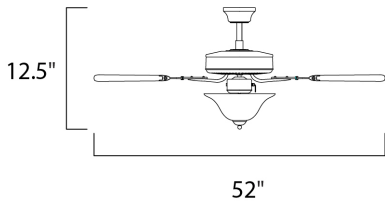

PRODUCT DESCRIPTION

The Basic-Max ceiling fan features the ability to be installed three different ways: close mount, standard stem, and optional stems up to 72" long.

MEASUREMENTS

DIMENSION : 52" W x 12.5" H
 HANGING WEIGHT : 15 lb

LAMPING

INPUT VOLTAGE : 120V
 BULB :
 DIMMABLE :

FINISHES OPTION

-  Acid Verde
-  Black
-  Matte White
-  Oil Rubbed Bronze
-  White

MATERIAL

Steel

RATINGS

cETLus
 Wet Location