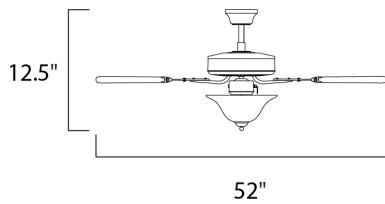

PRODUCT DESCRIPTION

The Basic-Max ceiling fan features the ability to be installed three different ways: close mount, standard stem, and optional stems up to 72" long.

MEASUREMENTS

DIMENSION : 52" W x 12.5" H

HANGING WEIGHT : 15 lb

LAMPING

BULB : W , 0W Total

DIMMABLE :

FINISHES OPTION

-  Acid Verde
-  Black
-  Matte White
-  Oil Rubbed Bronze
-  White

MATERIAL

Steel