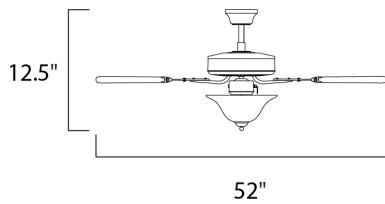

**PRODUCT DESCRIPTION**

The Basic-Max ceiling fan features the ability to be installed three different ways: close mount, standard stem, and optional stems up to 72" long.

**MEASUREMENTS**

DIMENSION : 52" W x 12.4" H  
 HANGING WEIGHT : 15 lb