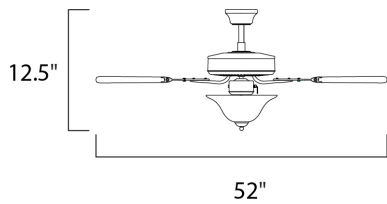

PRODUCT DESCRIPTION

The Basic-Max ceiling fan features the ability to be installed three different ways: close mount, standard stem, and optional stems up to 72" long.

MEASUREMENTS

DIMENSION : 52" W x 12.5" H