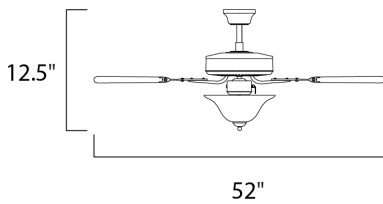

**PRODUCT DESCRIPTION**

The Basic-Max ceiling fan features the ability to be installed three different ways: close mount, standard stem, and optional stems up to 72" long.

**MEASUREMENTS**

DIMENSION : 52" W x 12.5" H

HANGING WEIGHT : 13.73 lb

**LAMPING**

BULB : W , 0W Total

DIMMABLE :

**FINISHES OPTION**

-  Antique Brass
-  Country Stone
-  Matte White
-  Oil Rubbed Bronze
-  Oil Rubbed Bronze / Walnut / Pecan
-  Polished Brass
-  Satin Nickel
-  Satin Nickel / Silver / Maple
-  Satin Nickel / Walnut / Pecan
-  White
- White / Polished Brass