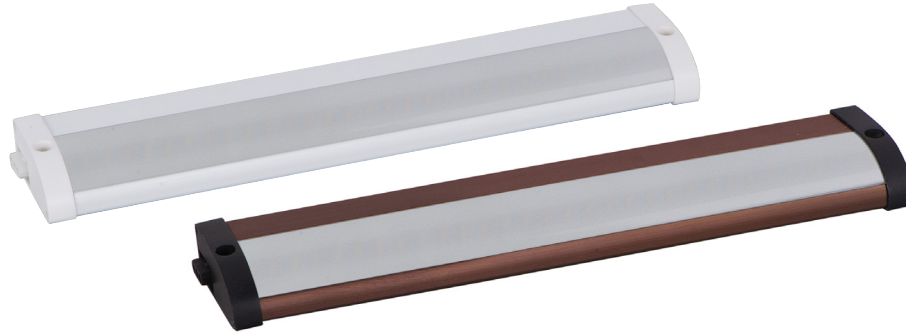

COUNTERMAX MX-L-120-LO | UNDERCABINET

89901 / 89902 / 89903 / 89904

- 40,000 rated life hours
- Linkable end-to-end or with MX Interlink5
- Value pricing
- Frosted Lens
- CRI 80+
- Suitable for Dry location
- ETL cETL

Job Name : _____
 Job Type : _____
 Quantity : _____
 Comments : _____

PRODUCT DESCRIPTION

The MX-L120-LO is our economy LED Under counter. It features an extruded aluminum body with anodized finishes and a frosted acrylic lens. Its easy mount end caps makes for easy and quick installation without the use of clips. Can be direct wired with the use of direct wire box or plugged directly into outlet.

MEASUREMENTS

MODEL DIMENSION

89901	10" L x 2" W x 1" H
89902	21" L x 2" W x 1" H
89903	30" L x 2" W x 1" H
89904	40" L x 2" W x 1" H

HANGING WEIGHT

0.26 LB
0.40 LB
0.62 LB
0.77 LB

LAMPING

MODEL BULB TYPE

89901	(1) 6W PCB LED (Integrated)
89902	(1) 10W PCB LED (Integrated)
89903	(1) 12W PCB LED (Integrated)
89904	(1) 14W PCB LED (Integrated)