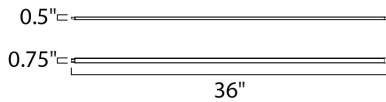

PRODUCT DESCRIPTION

Narrow Aluminum channels of LED are easily concealed in an economical way to tackle your task lighting. Installation is simple with an adjustable bracket that allows you to direct the light to where you need it, and a simple plug-in or hard wire power supply. Available in lengths from 6" to 48" and varies accessories, Slim Stick is the easy solution for your task lighting installation.

MEASUREMENTS

DIMENSION : 36" L x 0.75" W x 0.5" H
 HANGING WEIGHT : 0.65 lb

LAMPING

INPUT VOLTAGE : 24V
 LUMENS : 1,400 Rated (1,170 Del.)
 BULB : 1 x 20W LED PCB Integrated , 20W Total
 BULB INCLUDED : (Integrated)
 DIMMABLE : Triac CL
 CRI : 90+ CRI
 COLOR_TEMP : 3000K