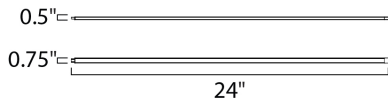

**PRODUCT DESCRIPTION**

Narrow Aluminum channels of LED are easily concealed in an economical way to tackle your task lighting. Installation is simple with an adjustable bracket that allows you to direct the light to where you need it, and a simple plug-in or hard wire power supply. Available in lengths from 6" to 48" and varies accessories, Slim Stick is the easy solution for your task lighting installation.

**MEASUREMENTS**

DIMENSION : 24" L x 0.75" W x 0.5" H  
 HANGING WEIGHT : 0.45 lb

**LAMPING**

INPUT VOLTAGE : 24V  
 LUMENS : 1,050 Rated (780 Del.)  
 BULB : 1 x 15W LED PCB Integrated , 15W Total  
 BULB INCLUDED : (Integrated)  
 DIMMABLE : Triac CL  
 CRI : 90+ CRI  
 COLOR\_TEMP : 3000K