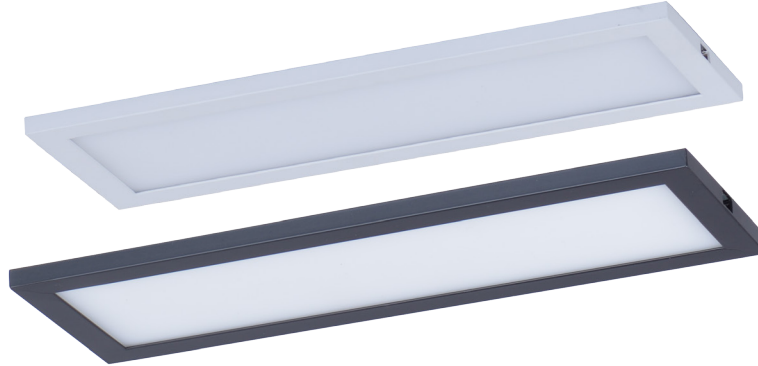

COUNTERMAX MX-L-120-SL I UNDERCABINET SL

88900 / 88901 / 88902 / 88903 / 88904

- 3000K Color Temperature
- 120-277V input drivers linkable up to 96 watts
- Dimmable at 120V using ELV
- 3/8" tall profile
- CRI 90+
- Suitable for Dry location
- ETL cETL

Job Name : _____
 Job Type : _____
 Quantity : _____
 Comments : _____

PRODUCT DESCRIPTION

Switch between 3 color temperatures: 4000K, 3000K, and 2700K. All in a 90 CRI for accurate color rendering. The 3K has a patented gimbal designed to allow light to be directed where desired as well as a patented LED strip for even light distribution.

FINISHES OPTIONS:

- White (WT)
- Bronze (BZ)

MATERIAL:

Aluminum

AVAILABLE SIZE:

6" | 12" | 24" | 36" | 48"

RATINGS:

ETL cETL
 Dry Location
 Energy Star