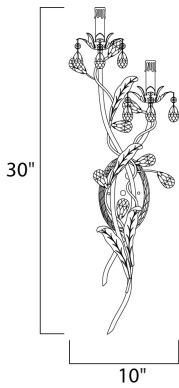

PRODUCT DESCRIPTION

The leaves of this grove in Oil Rubbed Bronze are accented with a crown of crystal drops and a bloom of faux wax candles.

MEASUREMENTS

DIMENSION : 10" W x 30" H x 8" Ext
 MAX OAH : 4.75" W x 7.25" H
 HANGING WEIGHT : 3.39 lb