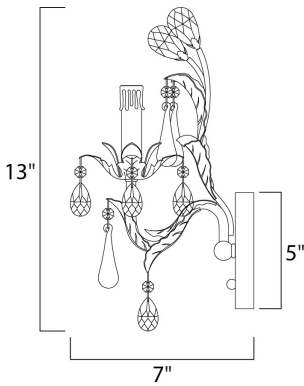

PRODUCT DESCRIPTION

The leaves of this grove in Oil Rubbed Bronze are accented with a crown of crystal drops and a bloom of faux wax candles.

MEASUREMENTS

DIMENSION : 5" W x 13" H x 7" Ext
 MAX OAH : 4.92" W x 4.92" H
 HANGING WEIGHT : 1.32 lb

LAMPING

INPUT VOLTAGE : 120V
 LUMENS : 672 Rated
 BULB : 1 x 60W Incandescent CA , 60W Total
 DIMMABLE : Standard Dimmer
 LIGHTING_DIRECTION : Up

FINISHES OPTION

 Oil Rubbed Bronze

MATERIAL

Steel

RATINGS

Dry Location