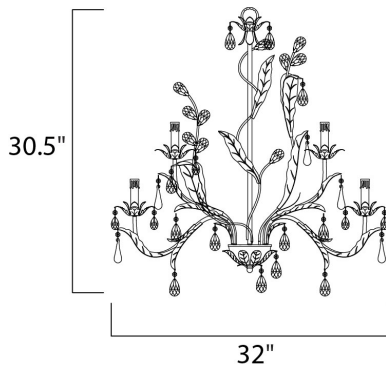

PRODUCT DESCRIPTION

The leaves of this grove in Oil Rubbed Bronze are accented with a crown of crystal drops and a bloom of faux wax candles.

MEASUREMENTS

DIMENSION : 32" W x 30.5" H
 HANGING WEIGHT : 14.78 lb