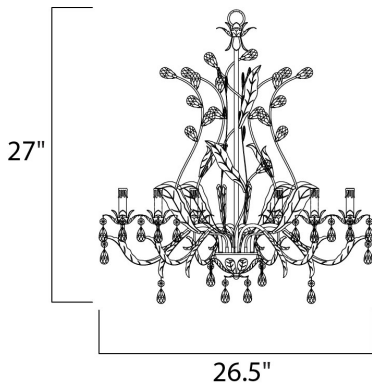

PRODUCT DESCRIPTION

The leaves of this grove in Oil Rubbed Bronze are accented with a crown of crystal drops and a bloom of faux wax candles.

MEASUREMENTS

DIMENSION : 26.5" W x 27" H

HANGING WEIGHT : 11.16 lb