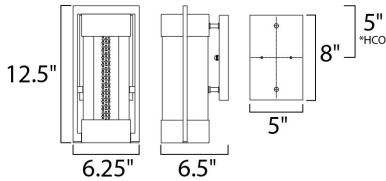

PRODUCT DESCRIPTION

The contemporary New Age LED outdoor collection features an aluminum frame finished in Textured Ebony supporting a Clear glass cylinder. A seeded acrylic post floats down the center, illuminated by LED for the ultimate in energy savings and low maintenance.