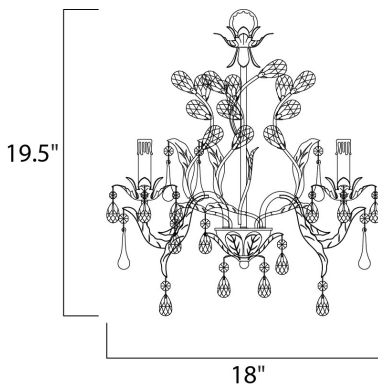

**PRODUCT DESCRIPTION**

The leaves of this grove in Oil Rubbed Bronze are accented with a crown of crystal drops and a bloom of faux wax candles.

**MEASUREMENTS**

DIMENSION : 18" W x 19.5" H

HANGING WEIGHT : 5.15 lb