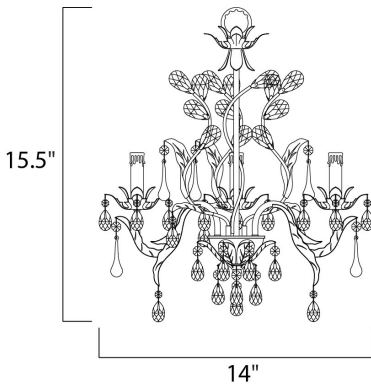

**PRODUCT DESCRIPTION**

The leaves of this grove in Oil Rubbed Bronze are accented with a crown of crystal drops and a bloom of faux wax candles.

**MEASUREMENTS**

DIMENSION : 14" W x 15.5" H

HANGING WEIGHT : 4.1 lb