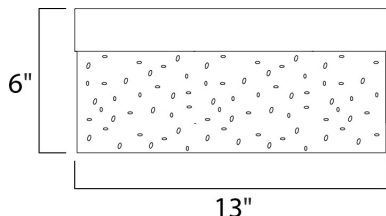

MEASUREMENTS

DIMENSION : 13" W x 6" H x 2.25" Ext
 HANGING WEIGHT : 7.5 lb

LAMPING

INPUT VOLTAGE : 120V
 LUMENS : 900 Rated
 BULB : 15W LED LED , 15W Total
 BULB INCLUDED : (Included)
 DIMMABLE : Triac CL
 CRI : 80+ CRI
 COLOR_TEMP : 3500K