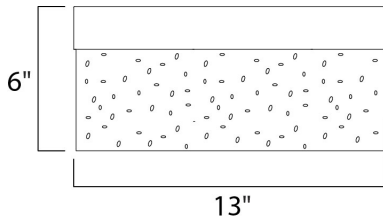

MEASUREMENTS

DIMENSION : 13" W x 6" H x 2.25" Ext
 HANGING WEIGHT : 7.5 lb

LAMPING

INPUT VOLTAGE : 120V
 LUMENS : 900 Rated
 BULB : 1 x 15W LED PCB Integrated , 15W Total
 BULB INCLUDED : (Integrated)
 DIMMABLE : Triac CL
 CRI : 80+ CRI
 COLOR_TEMP : 3000K