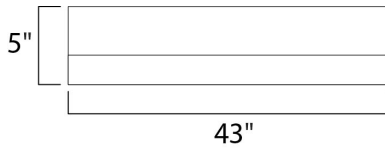

PRODUCT DESCRIPTION

The CounterMax MX-FD Series fluorescent under cabinet lighting boasts T-5 high lumen technology in sizes from 12" to 43" in length. Full size knock outs allow for easy direct wire installation in any application.

MEASUREMENTS

DIMENSION : 43" L x 5" W x 1.25" H
 HANGING WEIGHT : 4.85 lb

LAMPING

INPUT VOLTAGE : 120V
 LUMENS : 2,700 Rated
 BULB : 1 x 26W Fluorescent Mini Bi Pin T5 , 26W Total
 BULB INCLUDED : (Included)
 DIMMABLE : No
 COLOR_TEMP : 3100K