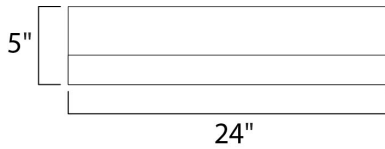

**PRODUCT DESCRIPTION**

The CounterMax MX-FD Series fluorescent under cabinet lighting boasts T-5 high lumen technology in sizes from 12" to 43" in length. Full size knock outs allow for easy direct wire installation in any application.

**MEASUREMENTS**

DIMENSION : 24" L x 5" W x 1.25" H  
 HANGING WEIGHT : 3.47 lb

**LAMPING**

INPUT VOLTAGE : 120V  
 LUMENS : 1,360 Rated  
 BULB : 1 x 16W Fluorescent Mini Bi Pin T5 , 16W Total  
 BULB INCLUDED : (Included)  
 DIMMABLE : No  
 COLOR\_TEMP : 3100K