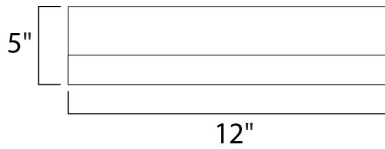

**PRODUCT DESCRIPTION**

The CounterMax MX-FD Series fluorescent under cabinet lighting boasts T-5 high lumen technology in sizes from 12" to 43" in length. Full size knock outs allow for easy direct wire installation in any application.

**MEASUREMENTS**

DIMENSION : 12" L x 5" W x 1.25" H  
 HANGING WEIGHT : 1.47 lb

**LAMPING**

INPUT VOLTAGE : 120V  
 LUMENS : 400 Rated  
 BULB : 1 x 8W Fluorescent Mini Bi Pin T5 , 8W Total  
 BULB INCLUDED : (Included)  
 DIMMABLE : No  
 COLOR\_TEMP : 3100K