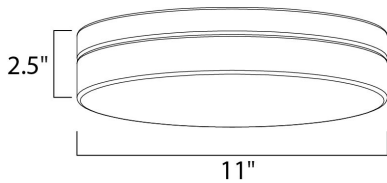

MEASUREMENTS

DIMENSION : 11" L x 11" W x 2.5" H
 HANGING WEIGHT : 6.6 lb

LAMPING

INPUT VOLTAGE : 120V
 LUMENS : 2,200 Rated
 BULB : 1 x 20W LED PCB Integrated , 20W Total
 BULB INCLUDED : (Integrated)
 DIMMABLE : Triac CL
 CRI : 80+ CRI
 COLOR_TEMP : 3000K