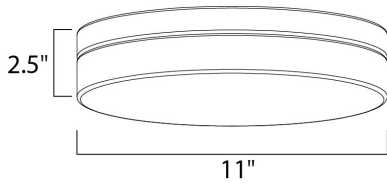

**MEASUREMENTS**

DIMENSION : 11" L x 11" W x 2.5" H  
 HANGING WEIGHT : 6.6 lb

**LAMPING**

INPUT VOLTAGE : 120V  
 LUMENS : 2,200 Rated  
 BULB : 1 x 20W LED PCB Integrated , 20W Total  
 BULB INCLUDED : (Integrated)  
 DIMMABLE : Triac CL  
 CRI : 80+ CRI  
 COLOR\_TEMP : 3000K