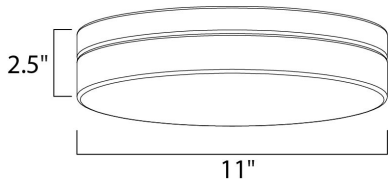

MEASUREMENTS

DIMENSION : 11" L x 11" W x 2.5" H
 HANGING WEIGHT : 6.6 lb

LAMPING

INPUT VOLTAGE : 120V
 LUMENS : 2,200 Rated
 BULB : 1 x 20W LED PCB Integrated , 20W Total
 BULB INCLUDED : (Integrated)
 DIMMABLE : Triac CL
 CRI : 80+ CRI
 COLOR_TEMP : 3000K