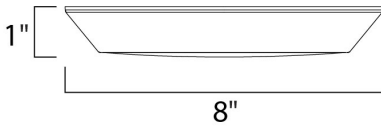

PRODUCT DESCRIPTION

Now you can convert a standard 3" outlet box to a low profile LED recessed fixture. Convert's patent pending design allows for the driver to install into an electrical box which requires no fire rated cover. This creates a fixture with only a 1" extension from the ceiling. High efficiency and smooth dimming down to 5% make this an excellent choice for hallways, kitchen, and utility lighting.

MEASUREMENTS

DIMENSION : 8" L x 8" W x 1" H
 HANGING WEIGHT : 1.8 lb

LAMPING

INPUT VOLTAGE : 120V
 LUMENS : 1,100 Rated
 BULB : 1 x 15W LED PCB Integrated , 15W Total
 BULB INCLUDED : (Integrated)
 DIMMABLE : Triac CL
 CRI : 80+ CRI
 COLOR_TEMP : 4000K