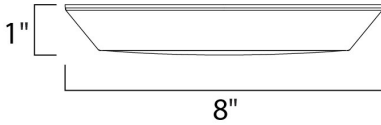

PRODUCT DESCRIPTION

Now you can convert a standard 3" outlet box to a low profile LED recessed fixture. Convert's patent pending design allows for the driver to install into an electrical box which requires no fire rated cover. This creates a fixture with only a 1" extension from the ceiling. High efficiency and smooth dimming down to 5% make this an excellent choice for hallways, kitchen, and utility lighting.

MEASUREMENTS

DIMENSION : 8" L x 8" W x 1" H
 HANGING WEIGHT : 1.8 lb

LAMPING

INPUT VOLTAGE : 120V
 LUMENS : 1,050 Rated (743 Del.)
 BULB : 1 x 15W LED PCB Integrated , 15W Total
 BULB INCLUDED : (Integrated)
 DIMMABLE : Triac CL
 CRI : 80+ CRI
 COLOR_TEMP : 2800 /2900K