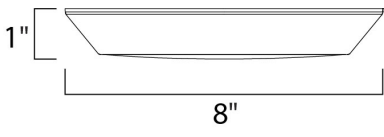

**PRODUCT DESCRIPTION**

Now you can convert a standard 3" outlet box to a low profile LED recessed fixture. Convert's patent pending design allows for the driver to install into an electrical box which requires no fire rated cover. This creates a fixture with only a 1" extension from the ceiling. High efficiency and smooth dimming down to 5% make this an excellent choice for hallways, kitchen, and utility lighting.

**MEASUREMENTS**

DIMENSION : 8" L x 8" W x 1" H  
 HANGING WEIGHT : 1.8 lb

**LAMPING**

INPUT VOLTAGE : 120V  
 LUMENS : 1,050 Rated (743 Del.)  
 BULB : 1 x 15W LED PCB Integrated , 15W Total  
 BULB INCLUDED : (Integrated)  
 DIMMABLE : Triac CL  
 CRI : 80+ CRI  
 COLOR\_TEMP : 2800 /2900K