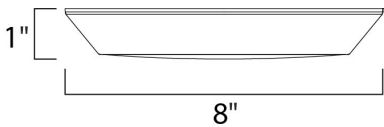

PRODUCT DESCRIPTION

Now you can convert a standard 3" outlet box to a low profile LED recessed fixture. Convert's patent pending design allows for the driver to install into an electrical box which requires no fire rated cover. This creates a fixture with only a 1" extension from the ceiling. High efficiency and smooth dimming down to 5% make this an excellent choice for hallways, kitchen, and utility lighting.

MEASUREMENTS

DIMENSION : 8" L x 8" W x 1" H
 HANGING WEIGHT : 1.8 lb

LAMPING

INPUT VOLTAGE : 120V
 LUMENS : 1,050 Rated (743 Del.)
 BULB : 1 x 15W LED PCB Integrated , 15W Total
 BULB INCLUDED : (Integrated)
 DIMMABLE : Triac CL
 CRI : 80+ CRI
 COLOR_TEMP : 2800 /2900K