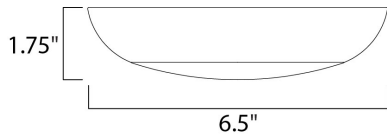

**PRODUCT DESCRIPTION**

This very compact LED flush mount easily installs on any 3.25" octagan box and gives the look of a recessed trim. Constructed of Die Cast Aluminum, the Diverse luminaire is dimmable and also approved for wet locations so it can be used in virtually any ceiling application, including showers.

**MEASUREMENTS**

DIMENSION : 6.5" L x 6.5" W x 1.75" H  
 HANGING WEIGHT : 0.71 lb

**LAMPING**

INPUT VOLTAGE : 120V  
 LUMENS : 700 Rated (425 Del.)  
 BULB : 1 x 10W LED AC Integrated , 10W Total  
 BULB INCLUDED : (Integrated)  
 DIMMABLE : Triac CL  
 CRI : 80+ CRI  
 COLOR\_TEMP : 3000K