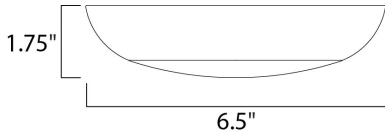

PRODUCT DESCRIPTION

This very compact LED flush mount easily installs on any 3.25" octagan box and gives the look of a recessed trim. Constructed of Die Cast Aluminum, the Diverse luminaire is dimmable and also approved for wet locations so it can be used in virtually any ceiling application, including showers.

MEASUREMENTS

DIMENSION : 6.5" L x 6.5" W x 1.75" H
 HANGING WEIGHT : 0.71 lb

LAMPING

INPUT VOLTAGE : 120V
 LUMENS : 700 Rated (425 Del.)
 BULB : 1 x 10W LED AC Integrated , 10W Total
 BULB INCLUDED : (Integrated)
 DIMMABLE : Triac CL
 CRI : 80+ CRI
 COLOR_TEMP : 3000K