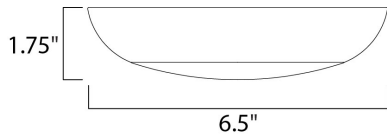

PRODUCT DESCRIPTION

This very compact LED flush mount easily installs on any 3.25" octagan box and gives the look of a recessed trim. Constructed of Die Cast Aluminum, the Diverse luminaire is dimmable and also approved for wet locations so it can be used in virtually any ceiling application, including showers.

MEASUREMENTS

DIMENSION : 6.5" L x 6.5" W x 1.75" H
 HANGING WEIGHT : 0.71 lb

LAMPING

INPUT VOLTAGE : 120V
 LUMENS : 700 Rated (425 Del.)
 BULB : 1 x 10W LED AC Integrated , 10W Total
 BULB INCLUDED : (Integrated)
 DIMMABLE : Triac CL
 CRI : 80+ CRI
 COLOR_TEMP : 3000K