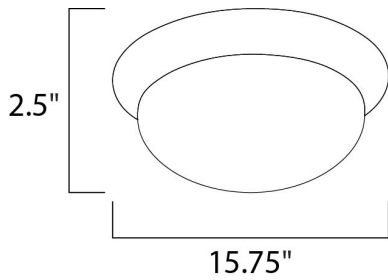

**MEASUREMENTS**

DIMENSION : 15.75" W x 2.5" H  
 HANGING WEIGHT : 5.51 lb

**LAMPING**

INPUT VOLTAGE : 100-277V  
 LUMENS : 1,137 Rated  
 BULB : 1 x 15W LED LED , 15W Total  
 BULB INCLUDED : (Included)  
 DIMMABLE : NO  
 CRI : 80 CRI  
 COLOR\_TEMP : 3000K