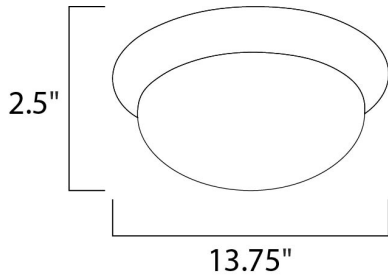

MEASUREMENTS

DIMENSION : 13.75" W x 2.5" H
 HANGING WEIGHT : 4.4 lb

LAMPING

INPUT VOLTAGE : 100-277V
 LUMENS : 1,000 Rated (716 Del.)
 BULB : 1 x 12W LED LED , 12W Total
 BULB INCLUDED : (Included)
 DIMMABLE : NO
 CRI : 80 CRI
 COLOR_TEMP : 3000K