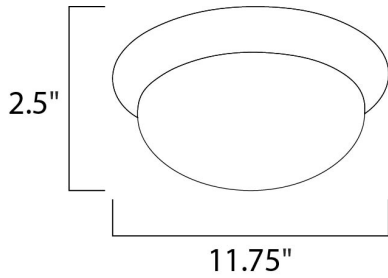

MEASUREMENTS

DIMENSION : 11.75" W x 2.5" H
 HANGING WEIGHT : 3.74 lb

LAMPING

INPUT VOLTAGE : 100-277V
 LUMENS : 700 Rated (599 Del.)
 BULB : 1 x 8W LED LED , 8W Total
 BULB INCLUDED : (Included)
 DIMMABLE : NO
 CRI : 80 CRI
 COLOR_TEMP : 3000K