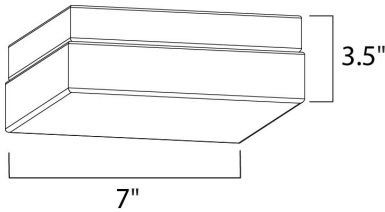

**MEASUREMENTS**

DIMENSION : 7" W x 3.25" H  
 HANGING WEIGHT : 5.3 lb

**LAMPING**

LUMENS : 1,600 Rated  
 BULB : 1 x 21W LED PCB Integrated , 21W Total  
 BULB INCLUDED : (Integrated)  
 DIMMABLE :  
 CRI : 80 CRI  
 COLOR\_TEMP : 3000K