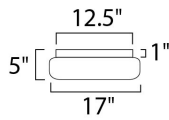

**PRODUCT DESCRIPTION**

Maxim Lighting's Cloud EE collection uses energy saving fluorescent T8 bulbs and features an electronic no flicker ballasts and acrylic lens.

**MEASUREMENTS**

DIMENSION : 48" L x 16" W x 6" H  
 HANGING WEIGHT : 13.23 lb