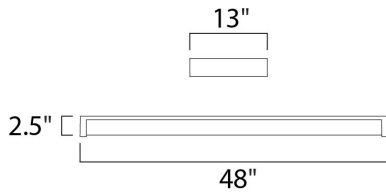

PRODUCT DESCRIPTION

Maxim Lighting's Wrap Around EE collection uses energy saving fluorescent T8 bulbs and features an electronic no flicker ballasts and acrylic lens.

MEASUREMENTS

DIMENSION : 48" L x 13" W x 2.5" H
 HANGING WEIGHT : 8.95 lb