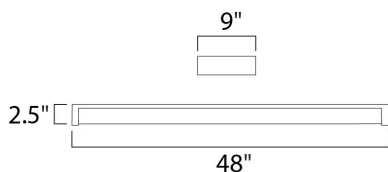

**PRODUCT DESCRIPTION**

Maxim Lighting's Wrap Around EE collection uses energy saving fluorescent T8 bulbs and features an electronic no flicker ballasts and acrylic lens.

**MEASUREMENTS**

DIMENSION : 48" L x 9" W x 2.5" H  
 HANGING WEIGHT : 6.17 lb