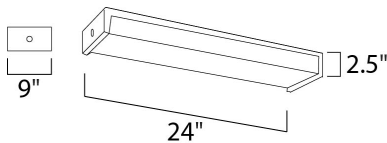

LAMPING

INPUT VOLTAGE : 120V
LUMENS : 1,400 Rated
BULB : 2 x 17W Fluorescent Med Bi Pin T8 , 34W Total
BULB INCLUDED : (Not Included)
DIMMABLE : No
COLOR_TEMP : 3000K