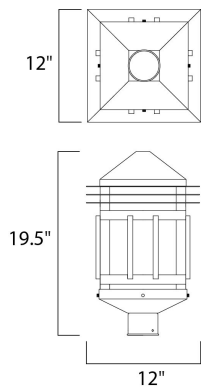

PRODUCT DESCRIPTION

Gatsby is a traditional, craftsman/mission style collection from Maxim Lighting International in two finishes, Burnished or Pewter, with Prairie Rib Frost glass.

MEASUREMENTS

DIMENSION : 12" W x 19.5" H
 HANGING WEIGHT : 13.64 lb