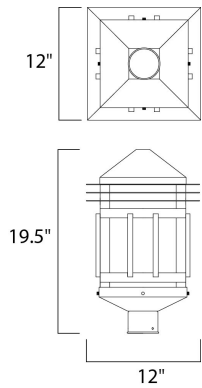

PRODUCT DESCRIPTION

Gatsby is a traditional, craftsman/mission style collection from Maxim Lighting International in two finishes, Burnished or Pewter, with Prairie Rib Frost glass.

MEASUREMENTS

DIMENSION : 12" W x 19.5" H
 HANGING WEIGHT : 13.64 lb