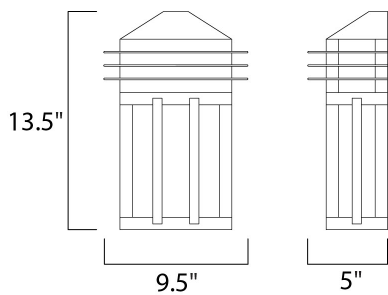

PRODUCT DESCRIPTION

Gatsby is a traditional, craftsman/mission style collection from Maxim Lighting International in two finishes, Burnished or Pewter, with Prairie Rib Frost glass.

MEASUREMENTS

DIMENSION : 9.5" W x 13.5" H x 5" Ext
 BACK PLATE : 8" HCO
 HANGING WEIGHT : 6.16 lb